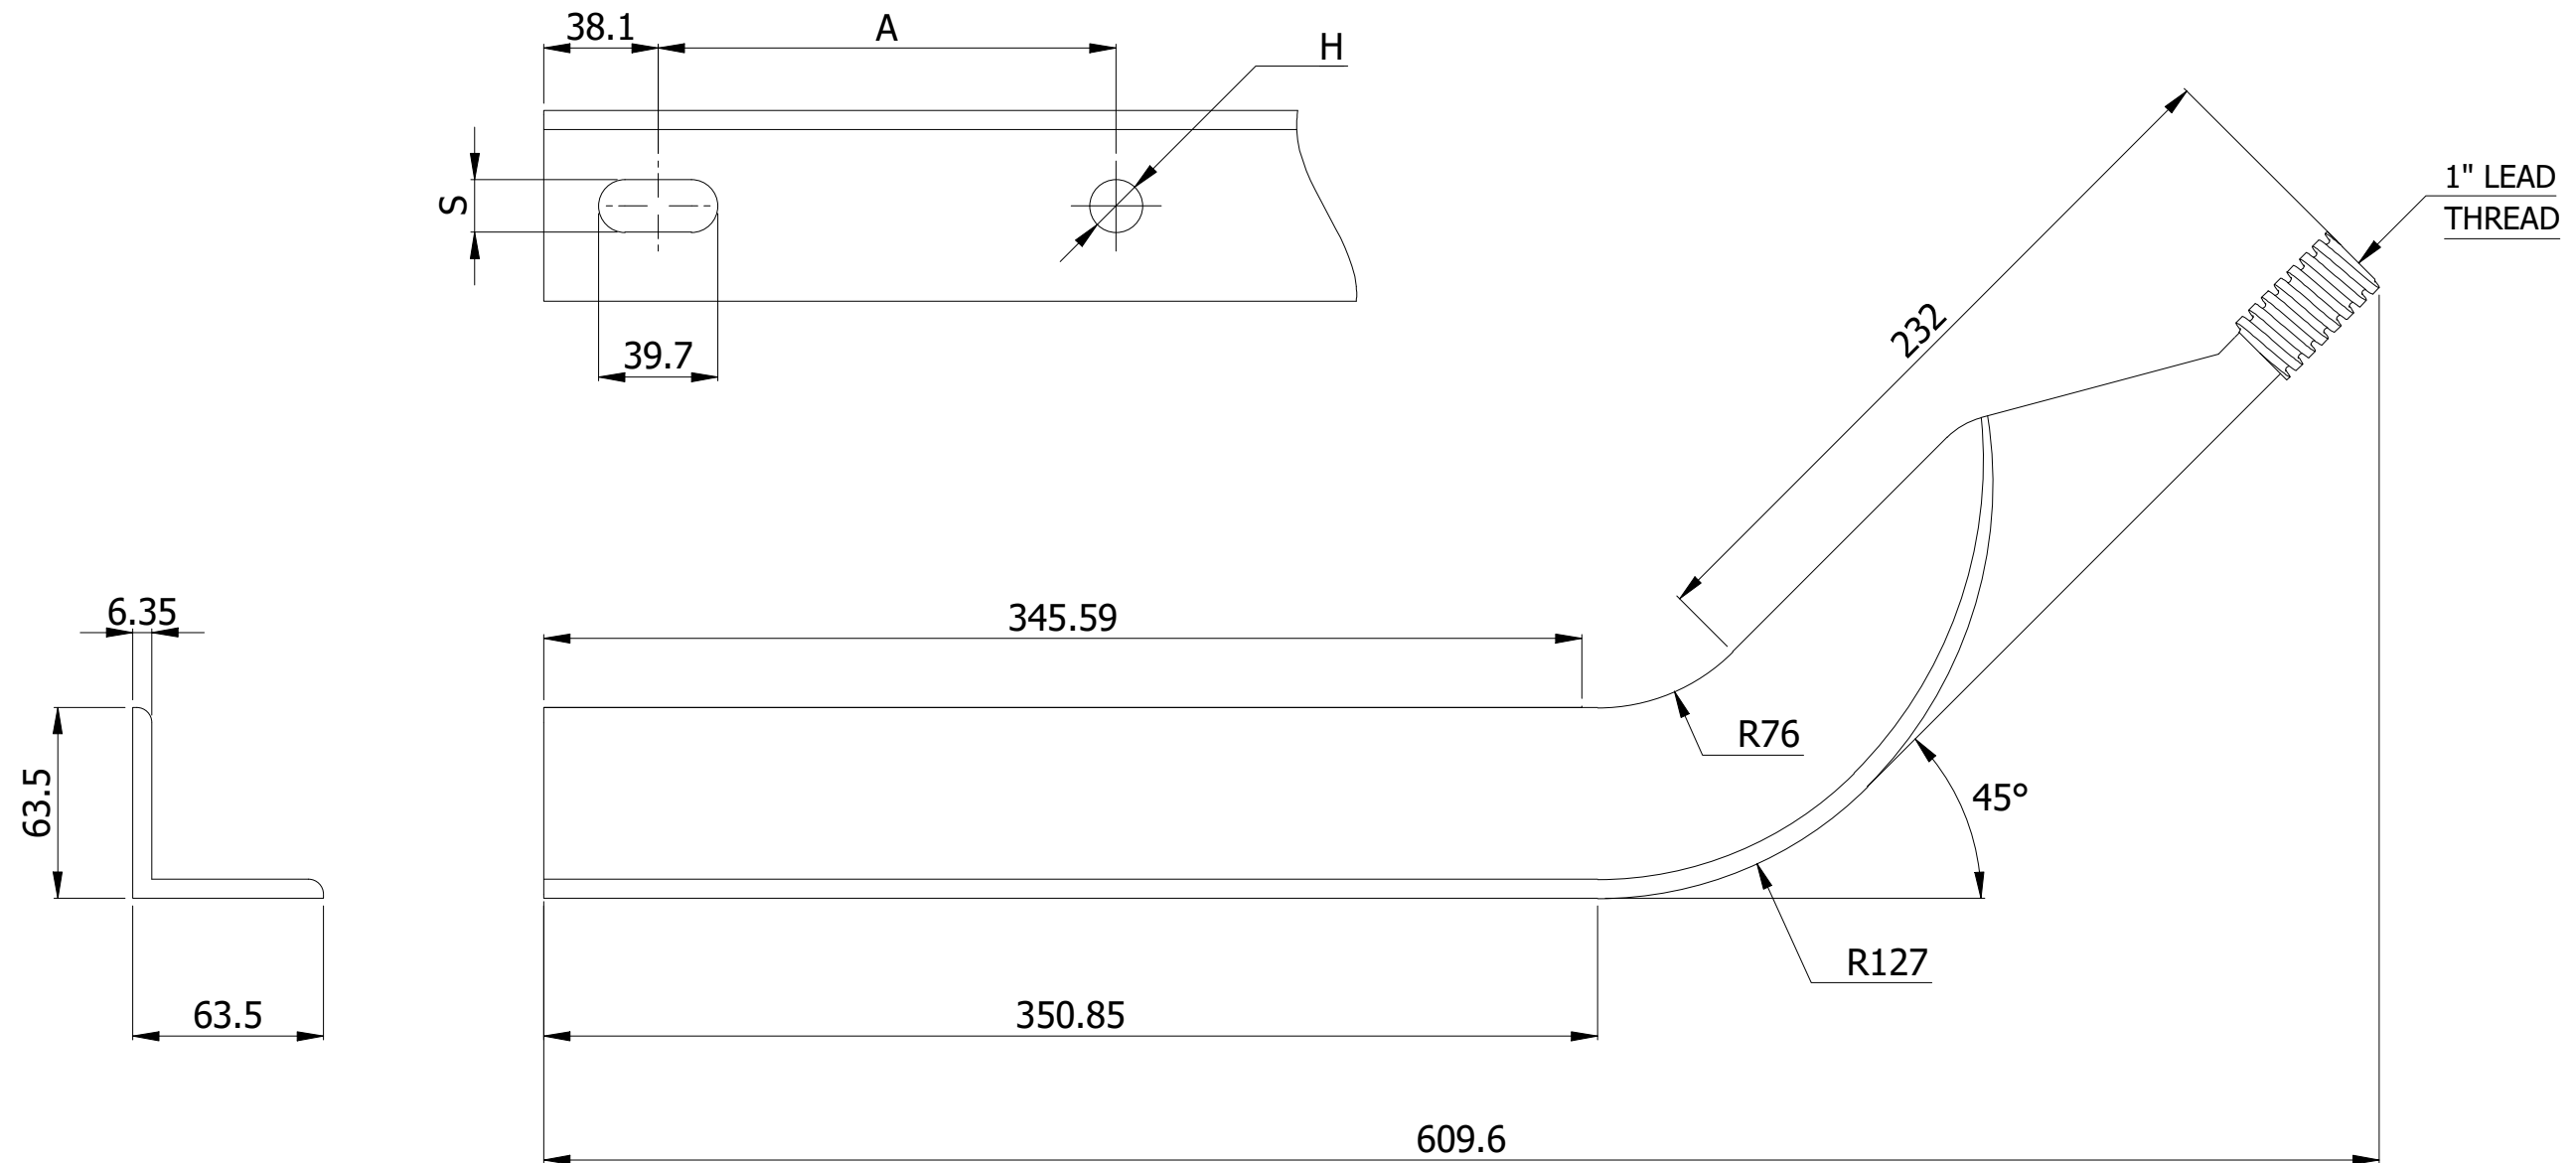

SR NO	PART NUMBER	DESCRIPTION	A	H	S
1	SPA0158	PIN POLE TOP ANGLE 24" 1" LEAD THREAD 5/8" SLOT & HOLE	152.4	17.5	17.5
2	SPA0134	PIN POLE TOP ANGLE 24" 1" LEAD THREAD 3/4" SLOT & HOLE	203	20.6	20.6

NOTES:

1. CANTALIVER LOAD RATING: 2200 LBS
2. MATERIAL - ASTM A-153 HDG STEEL
3. ALL DIMENSIONS ARE IN MM

THIS DRAWING
CONTAINS
CONFIDENTIAL
INFORMATION
AND IS THE
EXCLUSIVE
PROPERTY OF
ORBIS
MANUFACTURING

ORBIS

DRAWN	MSM	DATE	18-10-2022
APPROVED	DMM	DATE	25-10-2022
REVISION	-		

DRAWING NUMBER

SPA01XX

DESCRIPTION

PIN POLE TOP ANGLE 24" 1" LEAD THREAD
[SKY PIN]